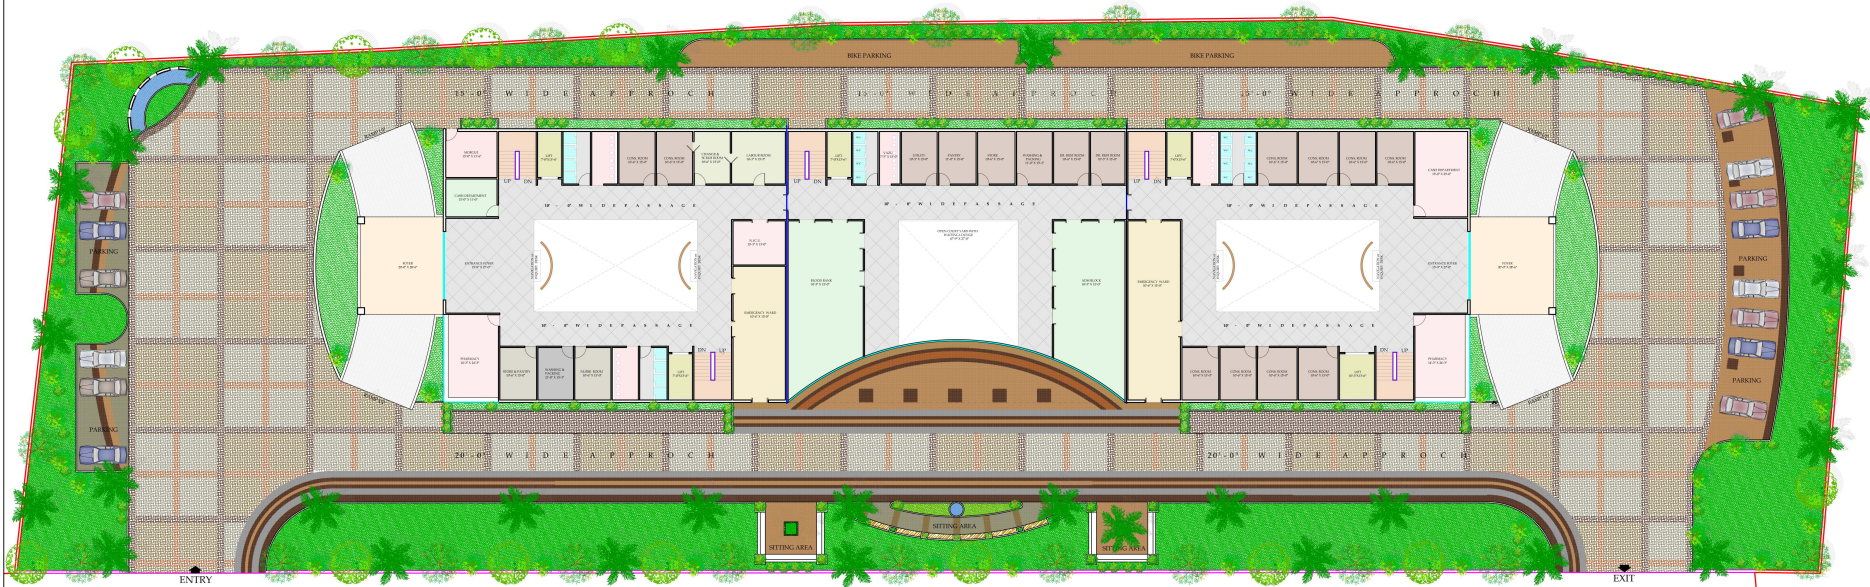

LANDSCAP LAYOUT PLAN

PROJECT : SHEIKH ZAKARIYA CHERITABLE HOSPITAL & NURSING COLLEGE
OWNER : JAMIA IMAM BUKHARI AL ISLAMIA
SITE : BIHAR, INDIA

FLOOR PLAN
DRG NO : 01
DATE : 21st JAN, 2019
DRN BY : Hitesh Parmar